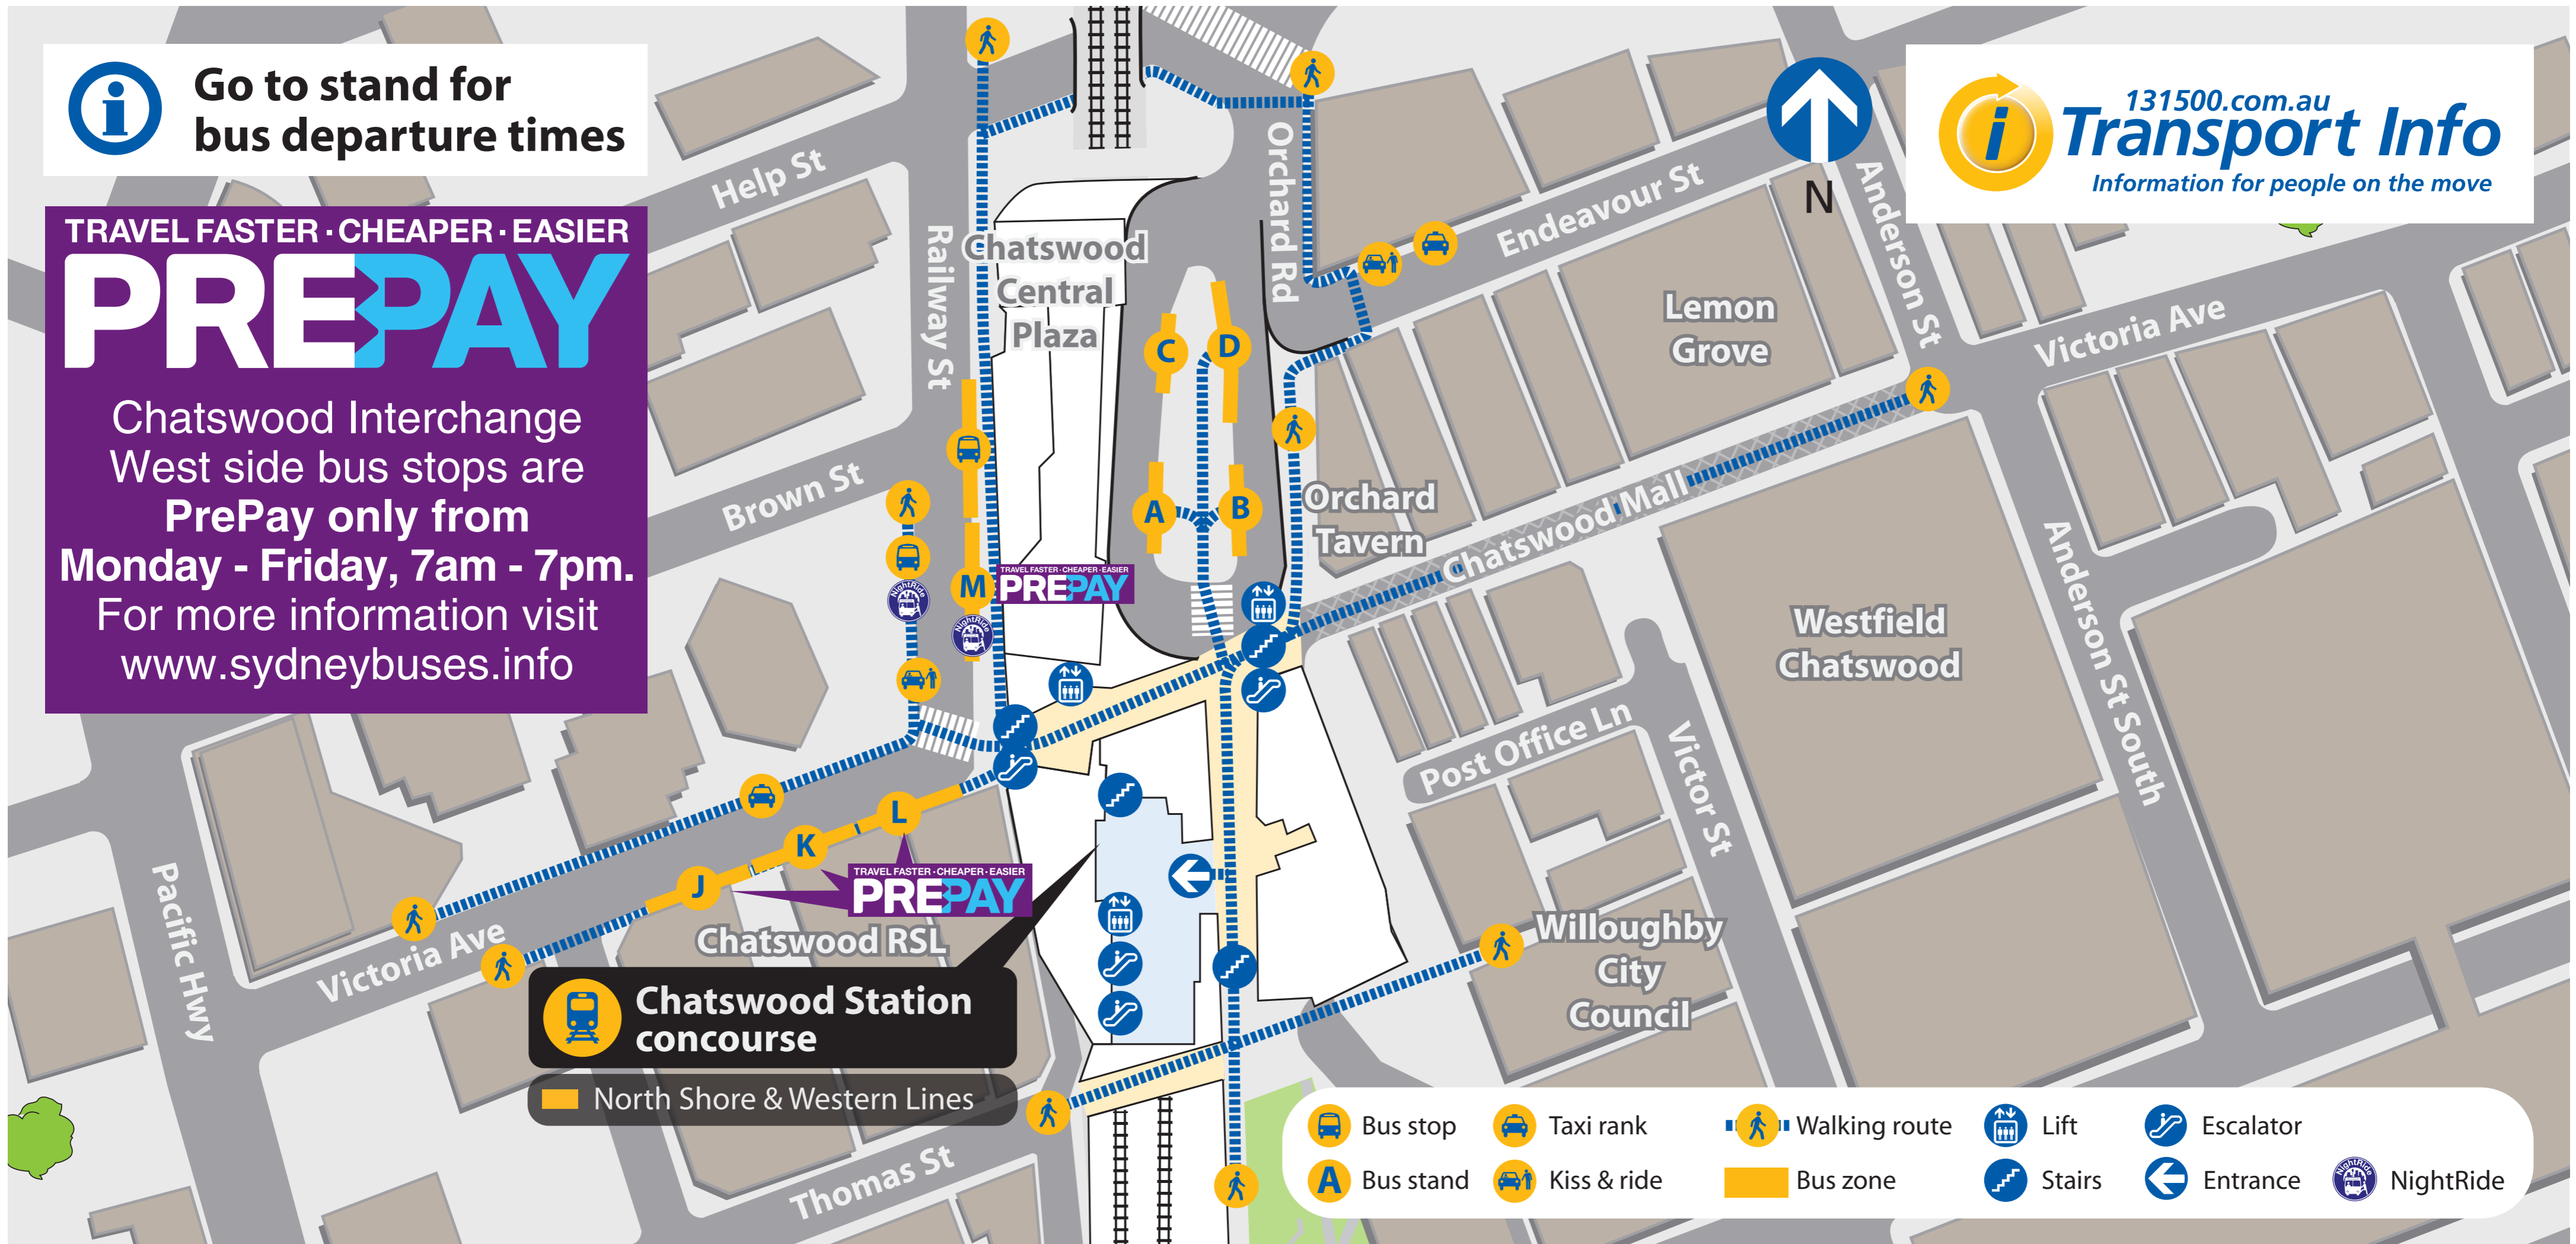

Chatswood Transport Interchange

Local area map

Go to stand for bus departure times

131500.com.au
Transport Info
Information for people on the move

TRAVEL FASTER · CHEAPER · EASIER
PREPAY

Chatswood Interchange
West side bus stops are
PrePay only from
Monday - Friday, 7am - 7pm.
For more information visit
www.sydneybuses.info

Bus route list

Stand	Bus route number	Going to	Operated by
Stand A	277	Castle Cove	Forest Coach Lines
	278	Killarney Heights via Forestville	Forest Coach Lines
	279	Frenchs Forest via Forestville (Limited Service)	Forest Coach Lines
	280	Warringah Mall via Frenchs Forest & Allambie Heights	Forest Coach Lines
	281	Davidson via Frenchs Forest	Forest Coach Lines
	282	Davidson/Belrose via Frenchs Forest	Forest Coach Lines
	283	Belrose via Frenchs Forest	Forest Coach Lines
Stand B	136	Manly via Frenchs Forest, Dee Why & Harbord	Sydney Buses
	137	House With No Steps (Infrequent service)	Sydney Buses
	L60	Mona Vale via Dee Why (Limited Stops)	Sydney Buses
	275	Castlecrag via Middle Cove	Sydney Buses
Stand C		Set down only	
Stand D	257	Balmoral via Willoughby & North Sydney	Sydney Buses
	267	Crows Nest via Willoughby & North Sydney	Sydney Buses
	273	City - Wynyard via Willoughby & North Sydney	Sydney Buses
Stand J PREPAY	143	Manly via Neutral Bay & Balgowlah	Sydney Buses
	144	Manly via RNS Hospital, Neutral Bay & Balgowlah	Sydney Buses
	200	Bondi Junction via North Sydney & Kings Cross (Limited Stops)	Sydney Buses
Stand K PREPAY	255	Chatswood West (Colwell Cres)	Sydney Buses
	258	Lane Cove West (Mars Rd) (Infrequent service)	Sydney Buses
	261	City - QVB via Lane Cove, Longueville & Northwood	Sydney Buses
Stand L PREPAY	533	Sydney Olympic Park via Mowbray Rd & Ryde	Sydney Buses
	534	Ryde/West Ryde via Mowbray Rd	Sydney Buses
	536	Gladesville via Lane Cove & Hunters Hill	Sydney Buses
Stand M PREPAY	256	Chatswood West (Hawthorne Ave)	Sydney Buses
	545	Parramatta via Macquarie Centre, Eastwood & Dundas Valley	Sydney Buses
	550	Parramatta via Macquarie Centre, Eastwood & Kissing Point Rd	Sydney Buses
	N90	City - Town Hall via North Sydney	NightRide
Bus stop Railway St West	558	Lindfield via Roseville & East Lindfield	Transdev TSL
	565	Macquarie University via UTS Kuring-gai & West Lindfield	Transdev TSL
	N90	Hornsby via Gordon	NightRide

Suburb/location route list